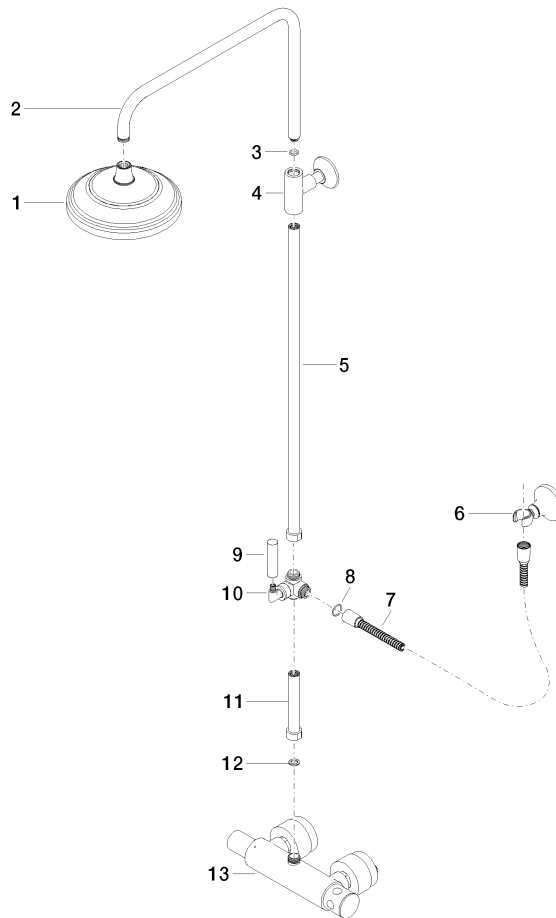

**MADISON Showerpipe with shower thermostat without hand shower -
Durabron (23kt Gold)**

MADISON

34 459 360

- shower with fixed riser projection 420mm
- rain shower Ø 200 mm
- rain shower with anti-scale system
- max. rainshower flow 14 l/min
- Function from: 8 l/min
- rotary diverter for fixed-riser shower/hand shower
- height of fittings up to rain shower (bottom edge) 985mm
- height of fittings up to top edge of elbow 1160mm
- two-part push-on rosette Ø 65 mm
- rosette for shower holder Ø 65mm
- rosette for wall mounting Ø 60mm
- gauge 150 mm - 13 mm
- metal shower hose 1250mm with integrated anti-twist protection
- 1/2" connection
- Pipe diameter 20 mm

Flow rate chart

Certificates

LGA_38665.

MADISON Showerpipe with shower thermostat without hand shower -
Durabronz (23kt Gold)

MADISON

34 459 360

Parts for other
finishes can be found
here: [Chrome](#)

MADISON Showerpipe with shower thermostat without hand shower - Durabrace (23kt Gold)

MADISON

34 459 360

Spare parts list

No.	Item Number	Name	Quantity used	Delivery time
1	04 12 05 038 01-09	shower	1	60
2	04 28 22 101 20-09	spout	1	40
3	90 14 10 011 00 90	seal	1	2
4	90 17 11 037 01-09	holder	1	-
Spare part can no longer be ordered, please order the replacement item				
5	90 28 22 104 00-09	pipe	1	-
Spare part can no longer be ordered, please order the replacement item				
6	90 17 09 045 01-09	diverter	1	40
7	09 30 30 064-09	screw	1	40
8	09 18 20 011-09	base	1	40
9	09 28 22 013 90	pipe	1	2
10	11 170 370-09	MADISON Lever insert - Durabrace (23kt Gold)	1	40
11	09 30 30 062-09	screw	1	40
12	09 14 10 122 90	seal	1	2
13	28 104 970-09	Metal shower hose 1/2" x 1/2" x 1250 mm - Durabrace (23kt Gold)	1	40
14	28 050 410-09	holder	1	60
15	90 28 22 103 00-09	pipe	1	-
Spare part can no longer be ordered, please order the replacement item				
16	90 14 20 002 00 90	seal	1	2
17	04 17 01 044 01-09	fitting	1	40