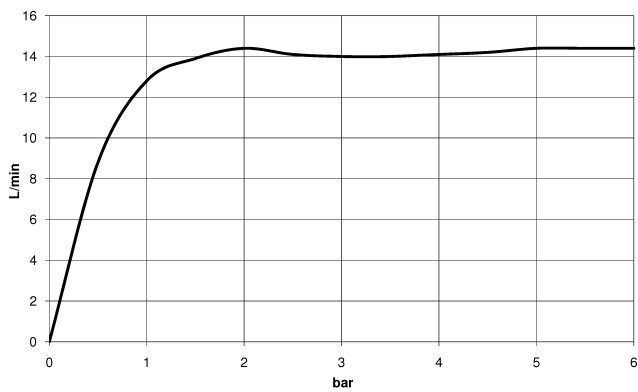

Flow rate chart

Certificates

LGA_38665.