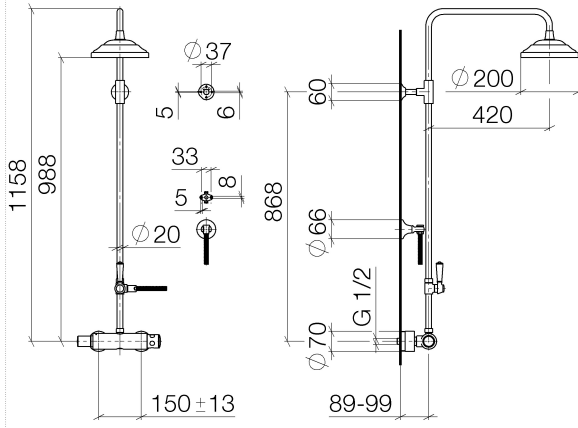

**MADISON Showerpipe with shower thermostat without hand shower -
Durabron (23kt Gold)**

MADISON

34 459 360

- shower with fixed riser projection 420mm
- rain shower Ø 200 mm
- rain shower with anti-scale system
- max. rainshower flow 14 l/min
- Function from: 8 l/min
- rotary diverter for fixed-riser shower/hand shower
- height of fittings up to rain shower (bottom edge) 985mm
- height of fittings up to top edge of elbow 1160mm
- two-part push-on rosette Ø 65 mm
- rosette for shower holder Ø 65mm
- rosette for wall mounting Ø 60mm
- gauge 150 mm - 13 mm
- metal shower hose 1250mm with integrated anti-twist protection
- 1/2" connection
- Pipe diameter 20 mm

Intrinsic protection against back flow.

NOTE: The handles must be ordered separately from the fittings!

MADISON Showerpipe with shower thermostat without hand shower - Durabronz (23kt Gold)

MADISON

34 459 360
1:10

MADISON

34 459 360

Spare parts list

No.	Item Number	Name	Quantity used	Delivery time
1	04 12 05 038 01-09	shower	1	60
2	04 28 22 101 20-09	spout	1	40
3	90 14 10 011 00 90	seal	1	2
4	90 17 11 037 01-09	holder	1	-
Spare part can no longer be ordered, please order the replacement item				
5	90 28 22 104 00-09	pipe	1	-
Spare part can no longer be ordered, please order the replacement item				
6	90 17 09 045 01-09	diverter	1	40
7	09 30 30 064-09	screw	1	40
8	09 18 20 011-09	base	1	40
9	09 28 22 013 90	pipe	1	2
10	11 170 370-09	MADISON Lever insert - Durabrace (23kt Gold)	1	40
11	09 30 30 062-09	screw	1	40
12	09 14 10 122 90	seal	1	2
13	28 104 970-09	Metal shower hose 1/2" x 1/2" x 1250 mm - Durabrace (23kt Gold)	1	40
14	28 050 410-09	holder	1	60
15	90 28 22 103 00-09	pipe	1	-
Spare part can no longer be ordered, please order the replacement item				
16	90 14 20 002 00 90	seal	1	2
17	04 17 01 044 01-09	fitting	1	40